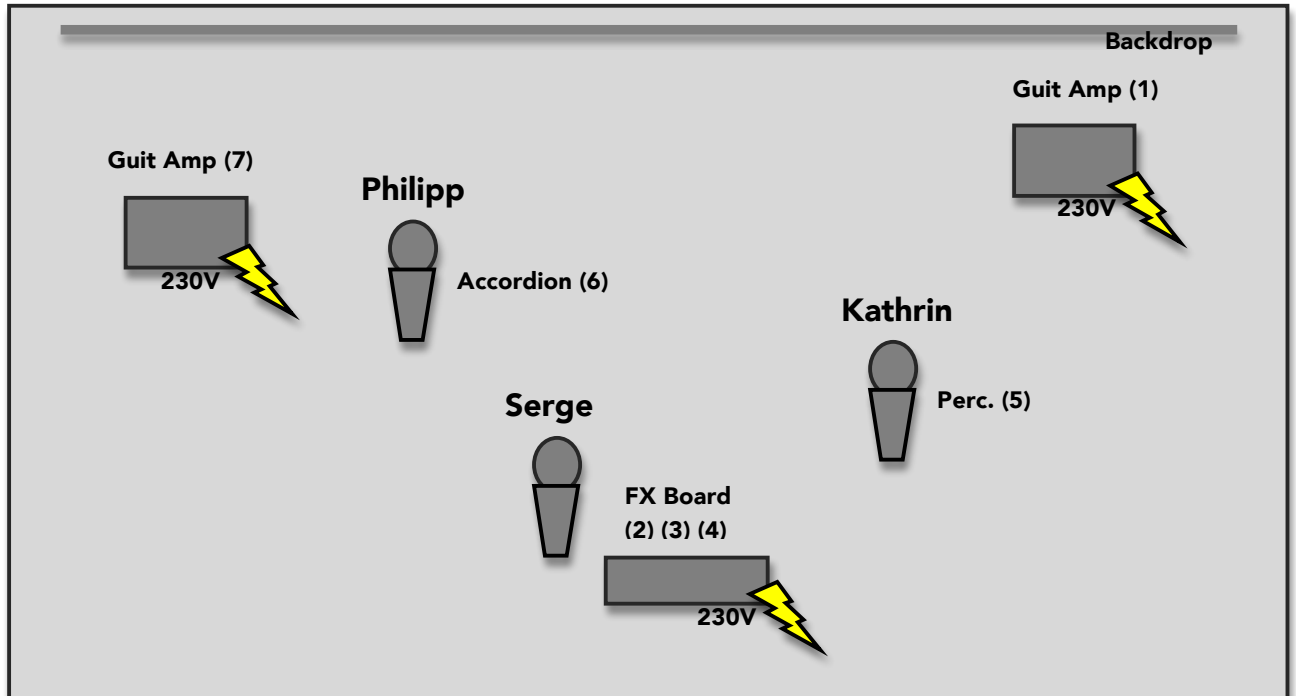

## TECHNICAL RIDER

CH	INSTRUMENT	MIC	STAND
(1)	Guitar Amp Serge	SM 57	Short
(2)	Ukulele/Mandoline	DI built-in (FX Board)	-
(3)	Guitar Piezzo Serge	DI built-in (FX Board)	-
(4)	Acc. Guitar Mic Serge	DI built-in (FX Board)	-
(5)	Percussion Kathrin	Condenser	Tall
(6)	Accordion Philipp	Condenser	Tall
(7)	Guitar Amp Philipp	SM 57	Tall
(8)	Vocal Serge	SM 58	Tall
(9)	Vocal Kathrin	SM 58	Tall
(10)	Vocal Philipp	SM 58	Tall